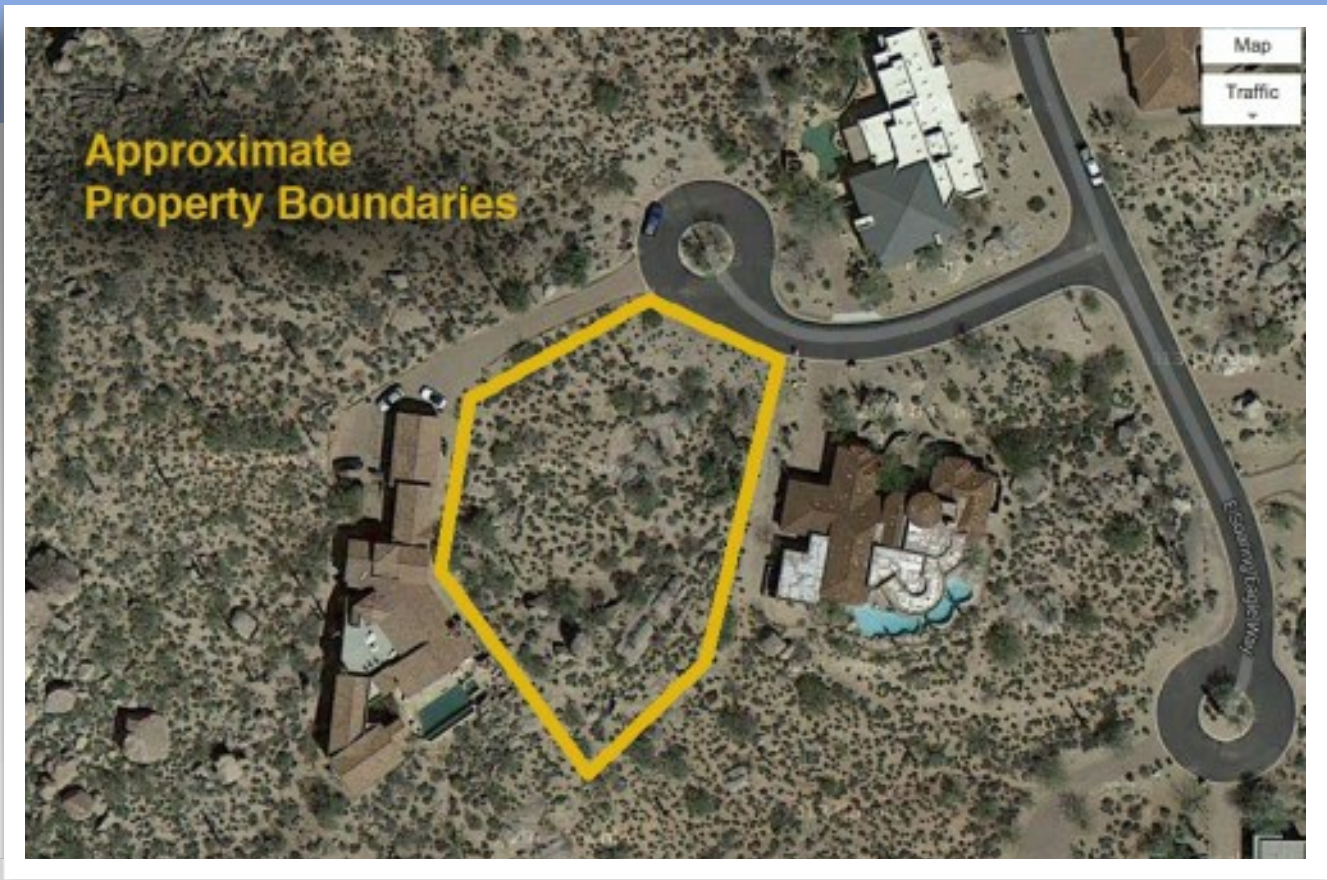

7949 E. Soaring Eagle Way #22

Scottsdale, AZ 85260

SOLD: \$330,000

7949esoaringeagleway22.CulDeSacProperty.com

For more pictures instantly: Text "1222457" To 79564

Lot Size: 29,694 (0.68 acres) **County:** Maricopa **Community:** Winfield **MLS Nbr:** 5101951

Property type: Vacant Land

Custom Lot, Land For Sale Winfield Scottsdale, Arizona Custom Home Lot. The last premium home site available in the highly sought after Winfield Community. Approximately 29,694 sq ft. Views of Whisper Rock golf courses, Pinnacle Peak, Troon Mountain, Continental Mountain and Four Peaks. Located on the Carefree side of Scottsdale you can build your 4,000+ sq ft home here, surrounded by \$1 million plus homes and enjoy the amenities that north Scottsdale has to offer. All utilities are to the site, including gas and sewer. Amenities on this Land For Sale Winfield Scottsdale, Arizona include a club membership, tennis (8 courts, 2 clay), fitness center, aerobics, inside spa, steam room, hiking, cafe & resort style pool. This pristine high Sonoran Desert parcel is slightly sloped and provides great views of north Scottsdale.