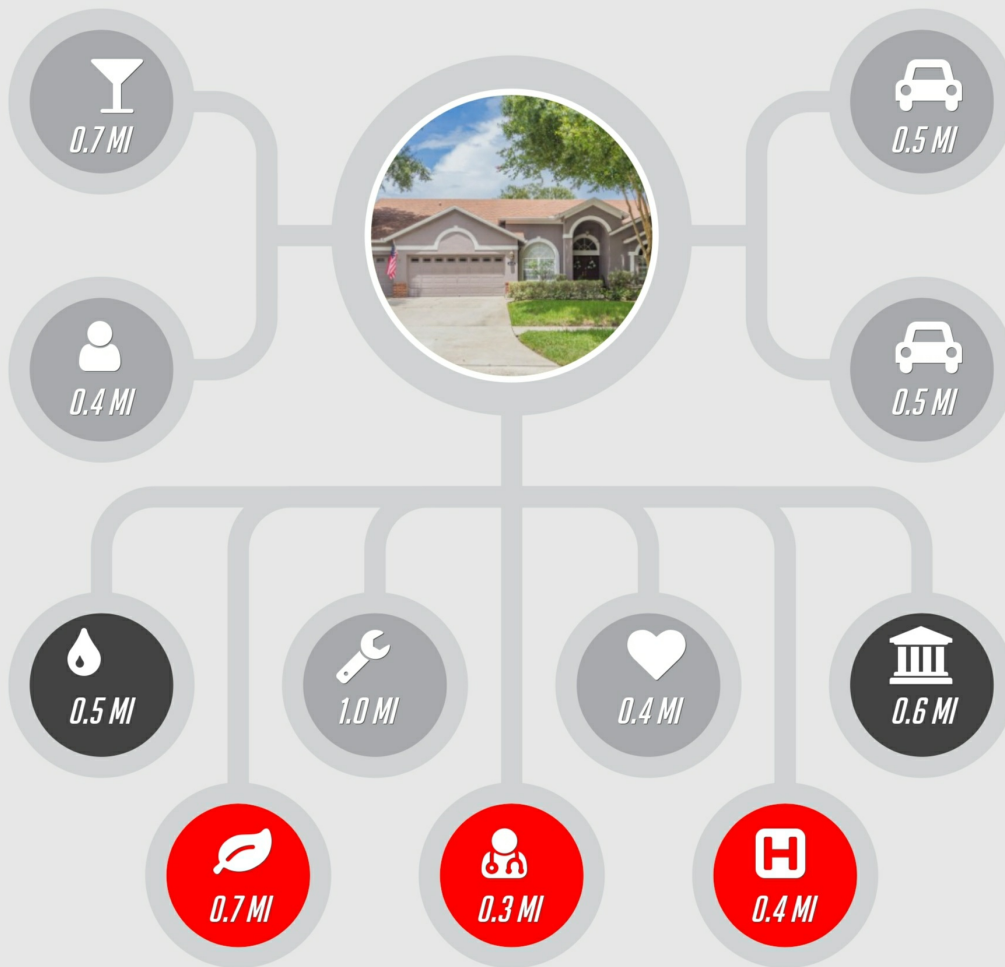

4315 Round Lake Court

Tampa, FL | 33618

4 Bedrooms | 3 Bathrooms | 2,687 SQ FT

NEIGHBORHOOD REPORT

20 MILE RADIUS

20+ NIGHT LIFE

20+ HAIR CARE

20+ DENTIST

PARK 20+

HARDWARE STORE 20+

DOCTOR 20+