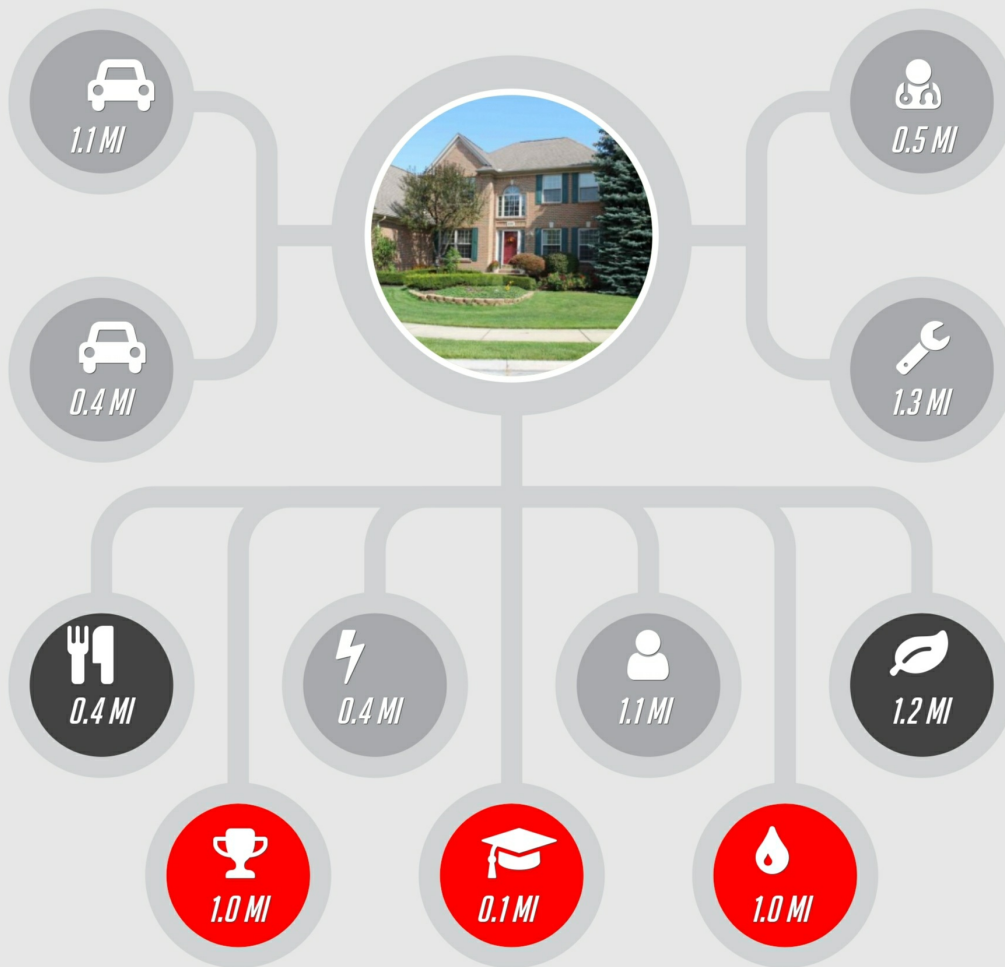

42680 Chippewa

Clinton Township, MI | 48038

4 Bedrooms | 3 Bathrooms | 2,815 SQ FT

NEIGHBORHOOD REPORT

20 MILE RADIUS

20+ **GAS STATION**

20+ **CAR REPAIR**

20+ **RESTAURANT**

GYM 20+

WORSHIP 20+

SCHOOL 20+