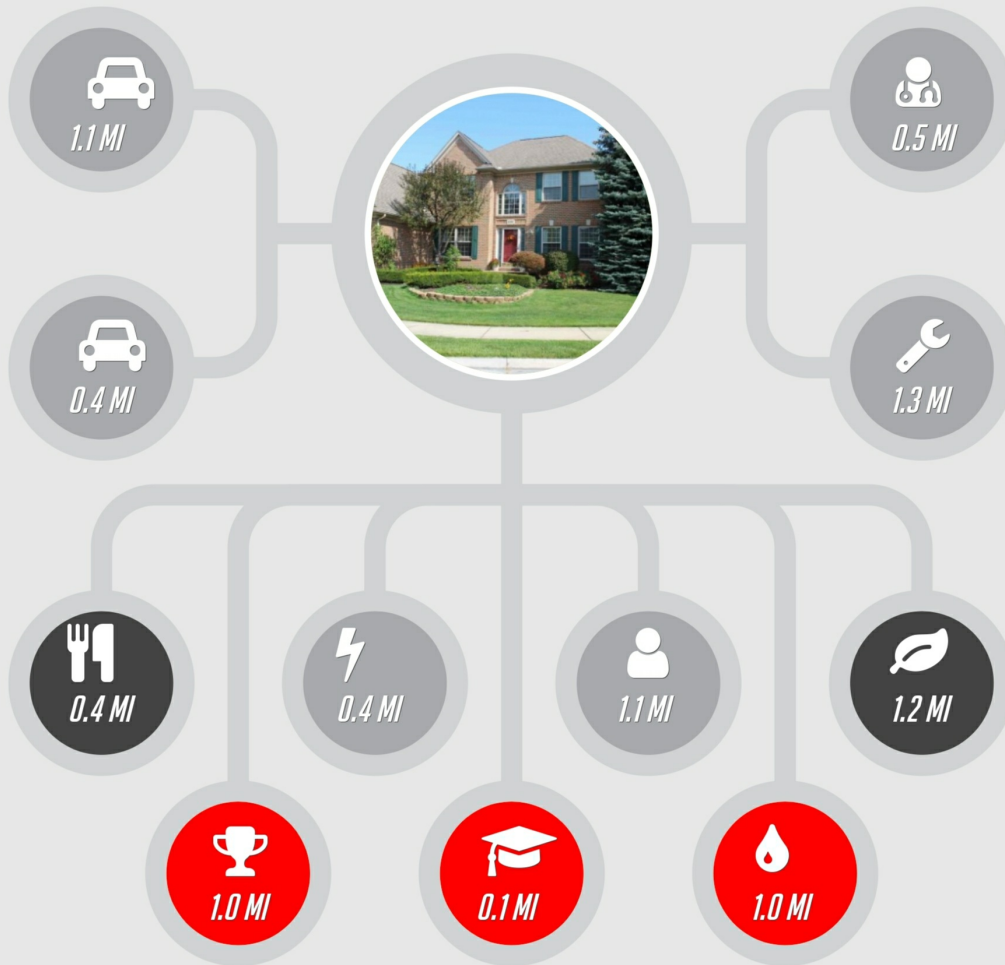

42680 Chippewa

Clinton Township, MI | 48038

4 Bedrooms | 3 Bathrooms | 2,815 SQ FT

NEIGHBORHOOD REPORT

20 MILE RADIUS

20+ **GAS STATION**

20+ **CAR REPAIR**

20+ **RESTAURANT**

GYM 20+

WORSHIP 20+

SCHOOL 20+