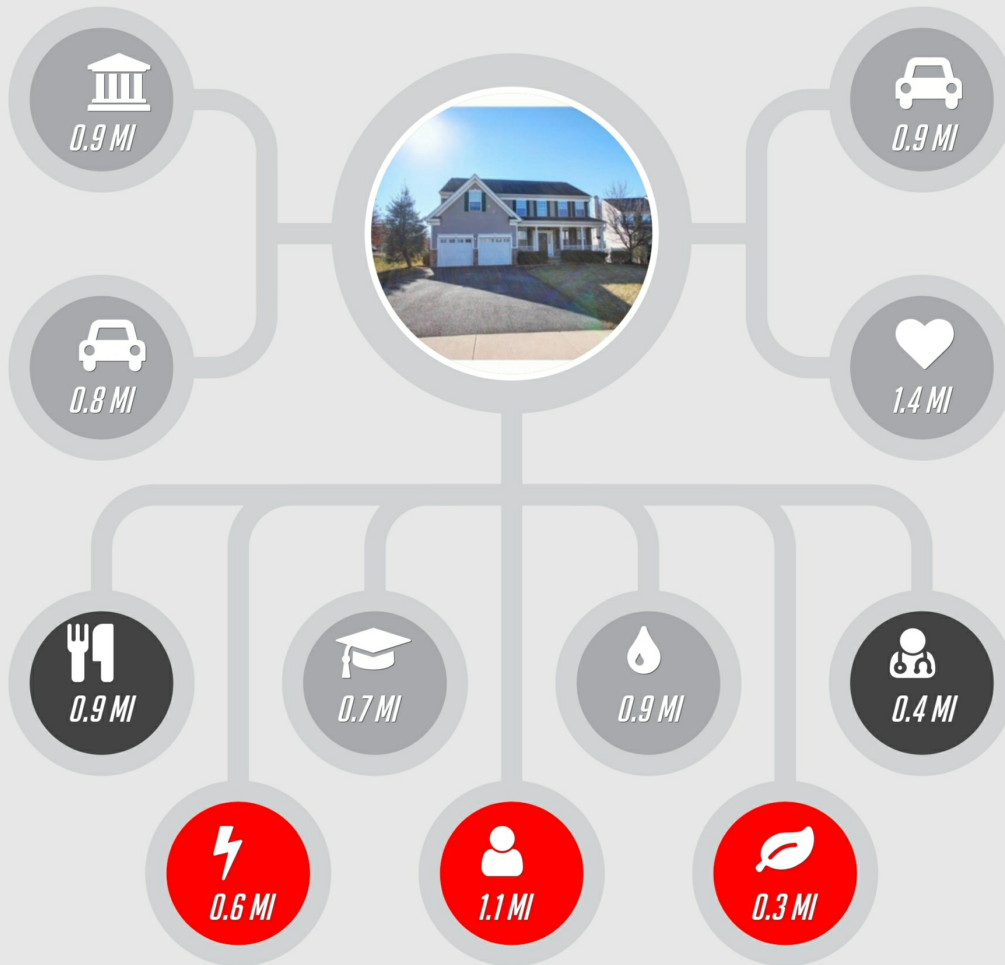

3600 Valentine Road,

Macungie, PA | 18062

4 Bedrooms | 2.5 Bathrooms | 2,831 SQ FT

NEIGHBORHOOD REPORT

20 MILE RADIUS

20+ **BANK**

20+ **CAR REPAIR**

20+ **RESTAURANT**

H
2.3 MILES TO
HOSPITAL

CAR
0.9 MILES TO
GAS STATION

PLANE
1.2 MILES TO
AIRPORT

WORSHIP 20+

SCHOOL 20+

HAIR CARE 20+