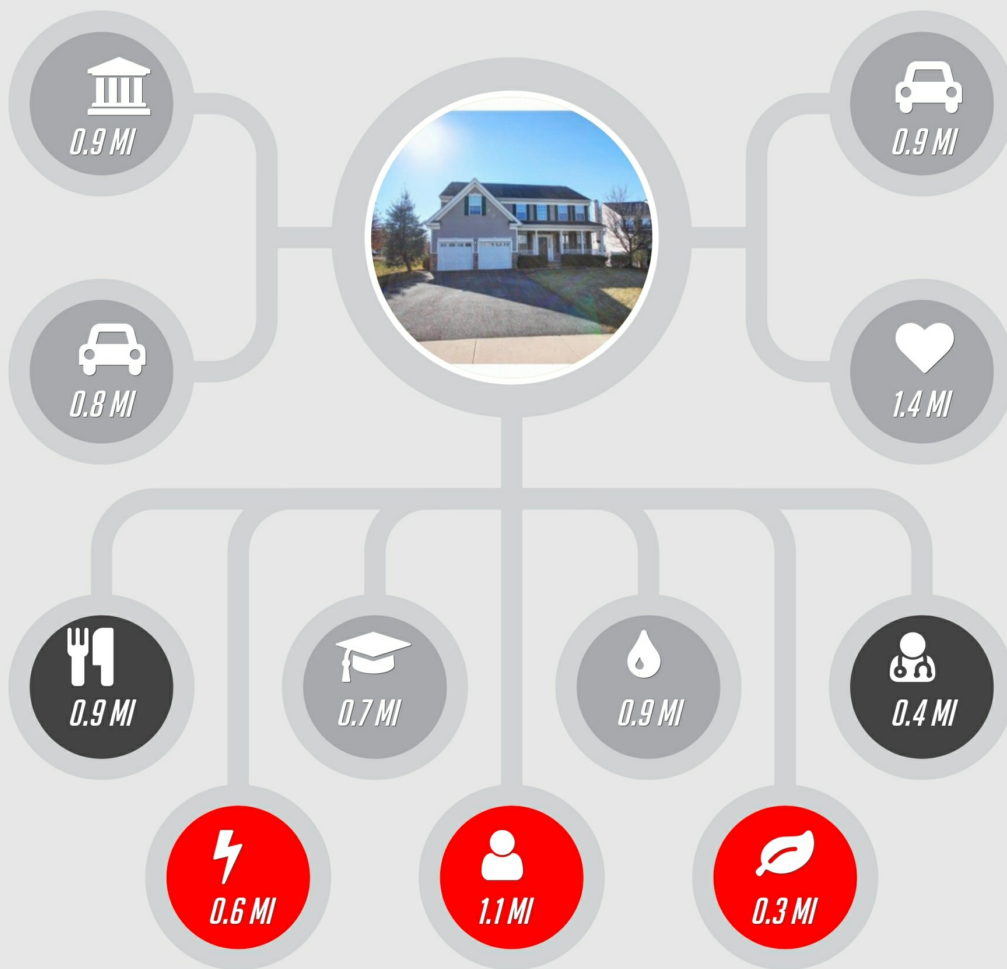

3600 Valentine Road,

Macungie, PA | 18062

4 Bedrooms | 2.5 Bathrooms | 2,831 SQ FT

NEIGHBORHOOD REPORT

20 MILE RADIUS

20+ **BANK**

20+ **CAR REPAIR**

20+ **RESTAURANT**

2.3 MILES TO
HOSPITAL

0.9 MILES TO
GAS STATION

1.2 MILES TO
AIRPORT

WORSHIP 20+

SCHOOL 20+

HAIR CARE 20+