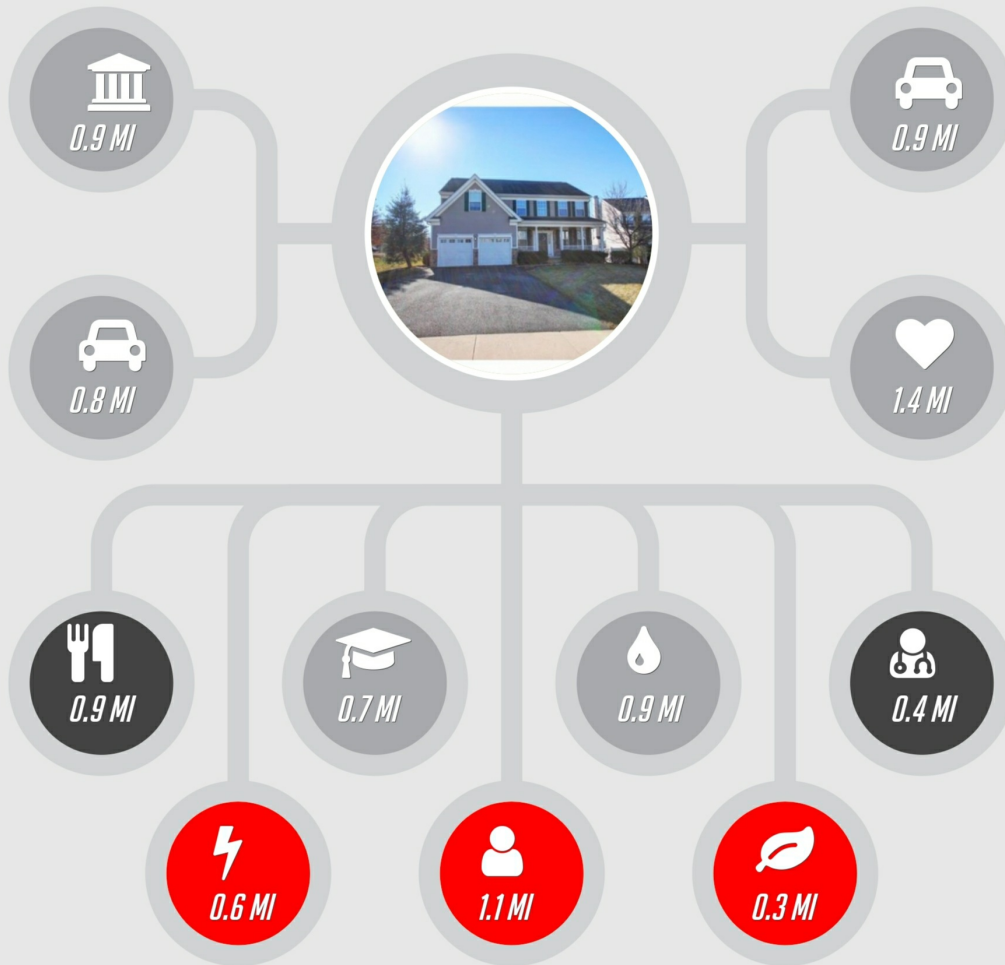

3600 Valentine Road,

Macungie, PA | 18062

4 Bedrooms | 2.5 Bathrooms | 2,831 SQ FT

NEIGHBORHOOD REPORT

20 MILE RADIUS

20+ **BANK**

20+ **CAR REPAIR**

20+ **RESTAURANT**

H
2.3 MILES TO
HOSPITAL

C
0.9 MILES TO
GAS STATION

A
1.2 MILES TO
AIRPORT

WORSHIP 20+

SCHOOL 20+

HAIR CARE 20+