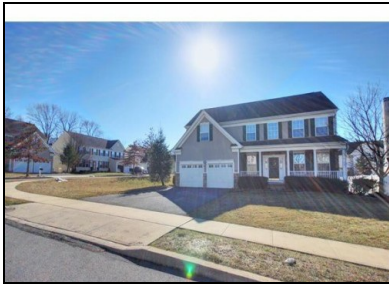

Priced at \$349,900

4 Bedrooms
2.5 Bathrooms
2,831 Sq.Ft.
Built in 2004

Scan for Map! 

For More Information, Pictures and Driving Directions: Text "03600" To 79564

Beautiful & Clean 4 Bedroom 2 1/2 Bath Colonial located in The Hills at LockRidge in Lower Macungie Township & East Penn School District. Featuring Hardwood Flooring, New Carpet & tile in the Kitchen. Kitchen featuring Gas stove and large island, great for a breakfast bar or entertaining guests. Kitchen also features breakfast table space with large windows. Large Living room/Den with Gas burning fireplace connected to public utility. Formal Dining and living room on first level with half bathroom. Large Master bedroom, featuring large walk-in closet and large master bathroom. Master Bath featuring both a stand-up shower and a large Jacuzzi tub. Upstairs also features large laundry hook-up making laundry both easy and convenient. Covered front porch. Large unfinished basement perfect for storage or creating additional living space for you and your family! MOVE-IN READY. Must see!!!