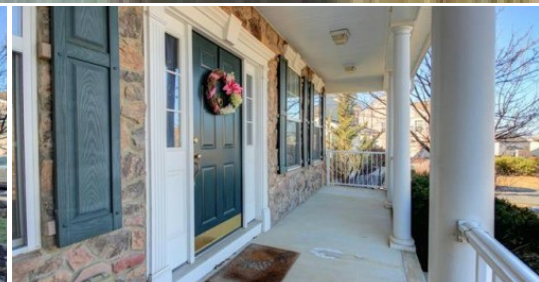

3600 Valentine Road,

Macungie, PA

4 bedrooms | 2.5 bathrooms | 2,831 sq.ft. | built in 2004 | priced at \$349,900

Beautiful & Clean 4 Bedroom 2 1/2 Bath Colonial located in The Hills at LockRidge in Lower Macungie Township & East Penn School District. Featuring Hardwood Flooring, New Carpet & tile in the Kitchen. Kitchen featuring Gas stove and large island, great for a breakfast bar or entertaining guests. Kitchen also features breakfast table space with large windows. Large Living room/Den with Gas burning fireplace connected to public utility. Formal Dining and living room on first level with half bathroom. Large Master bedroom, featuring large walk-in closet and large master bathroom. Master Bath featuring both a stand-up shower and a large Jacuzzi tub. Upstairs also features large laundry hook-up making laundry both easy and convenient. Covered front porch. Large unfinished basement perfect for storage or creating additional living space for you and your family! MOVE-IN READY. Must see!!!