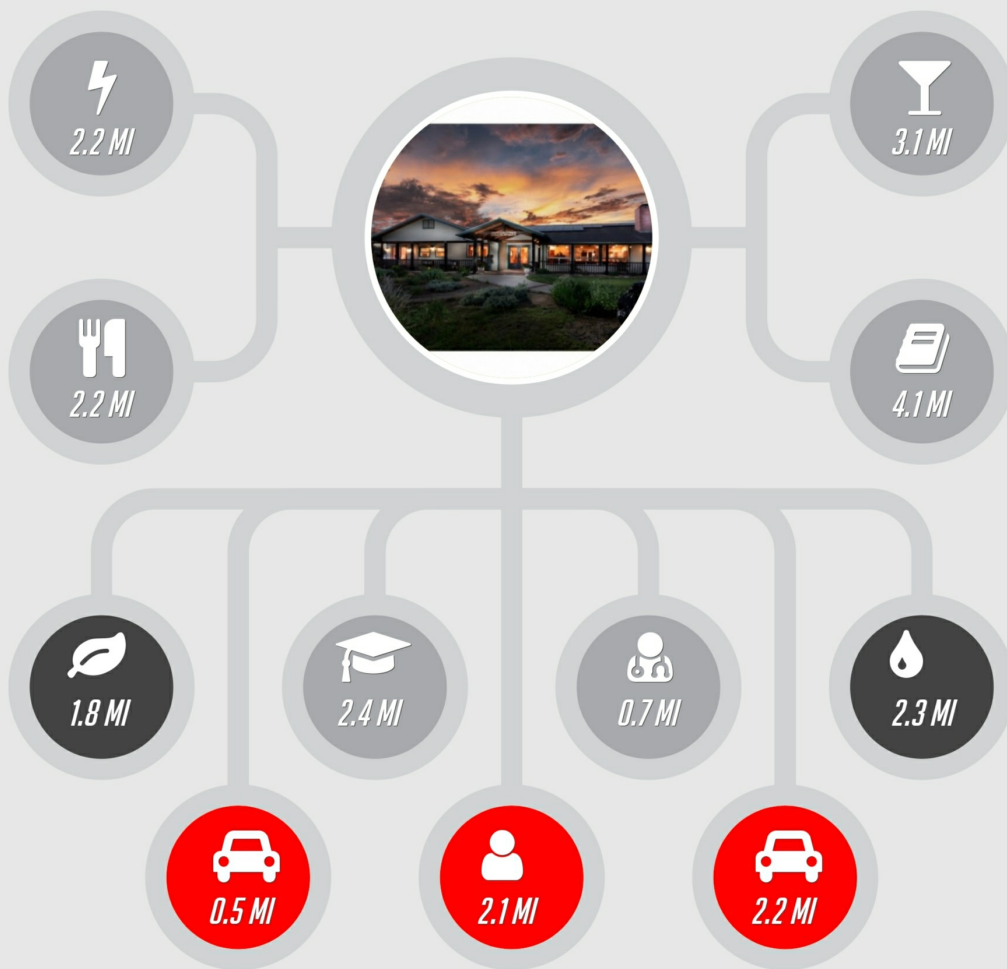

**35130 Loma Road**

Ortega Mountain, CA | 92530

4 Bedrooms | 4 Bathrooms | 3,335 SQ FT

# NEIGHBORHOOD REPORT

## 20 MILE RADIUS

20+ **WORSHIP**

20+ **RESTAURANT**

20+ **PARK**

**H**  
0.0 MILES TO  
HOSPITAL

**2.2 MILES TO  
GAS STATION**

**3.8 MILES TO  
AIRPORT**

**CAR REPAIR** 20+