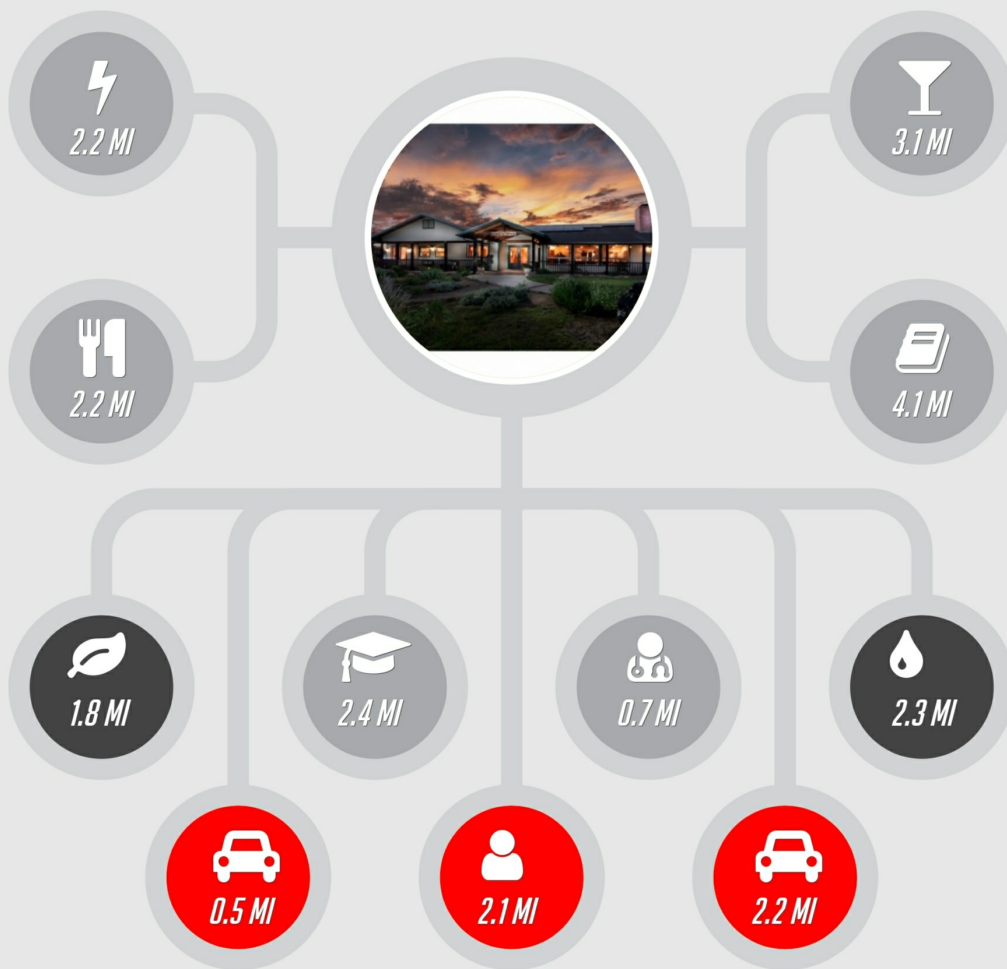

35130 Loma Road

Ortega Mountain, CA | 92530

4 Bedrooms | 4 Bathrooms | 3,335 SQ FT

NEIGHBORHOOD REPORT

20 MILE RADIUS

20+ **WORSHIP**

20+ **RESTAURANT**

20+ **PARK**

H
0.0 MILES TO
HOSPITAL

**2.2 MILES TO
GAS STATION**

**3.8 MILES TO
AIRPORT**

CAR REPAIR 20+

SCHOOL 14

HAIR CARE 13