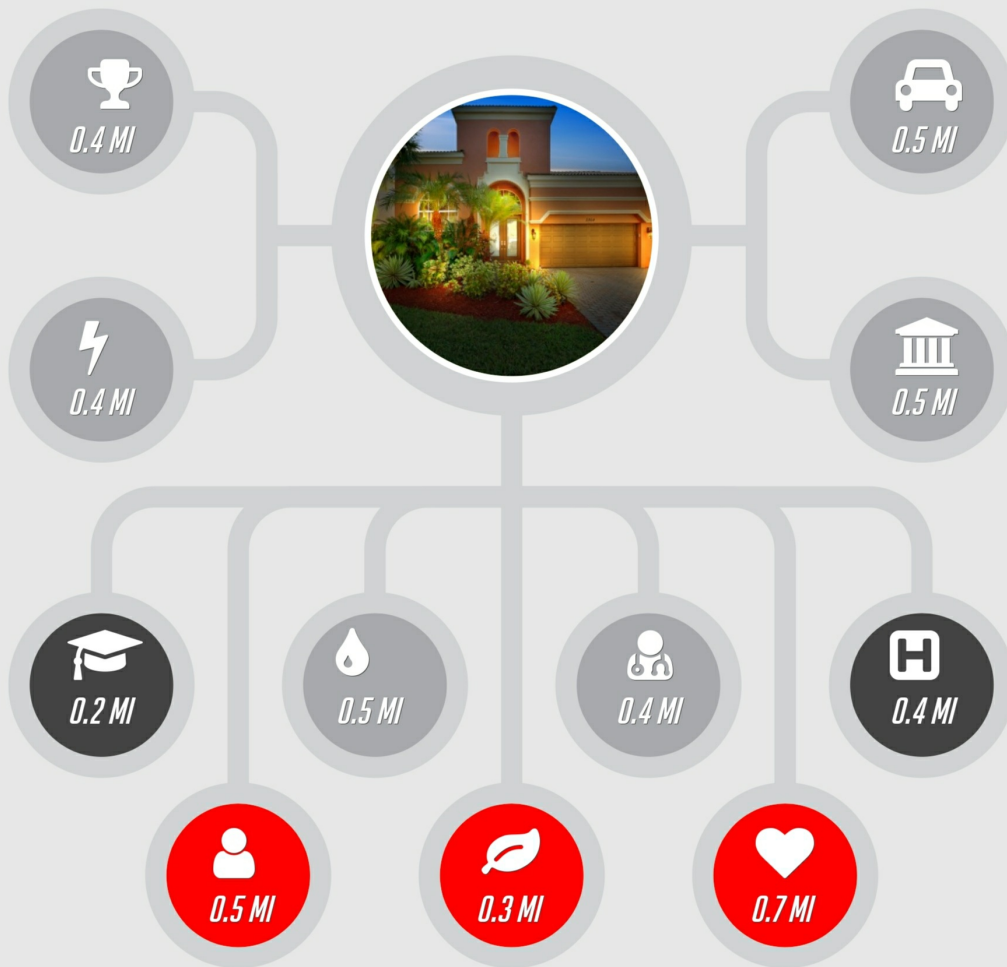

2864 Shaughnessy Drive

Wellington, FL | 33414

5 Bedrooms | 4 Bathrooms | 4,136 SQ FT

NEIGHBORHOOD REPORT

20 MILE RADIUS

20+ **GYM**

20+ **WORSHIP**

20+ **SCHOOL**

0.4 MILES TO HOSPITAL

0.5 MILES TO GAS STATION

0.4 MILES TO AIRPORT

HAIR CARE 20+

DENTIST 20+

PARK 20+