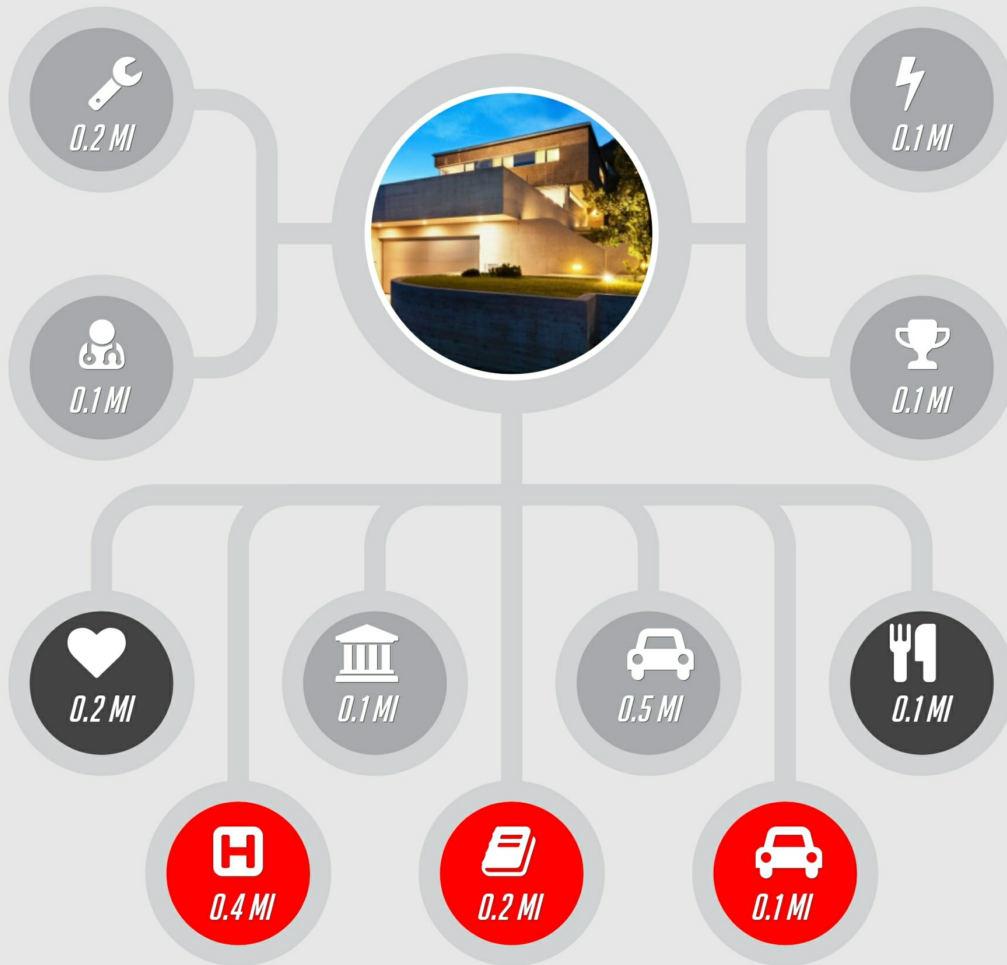

# 249 Ruby Street

Redondo Beach, CA | 90277

3 Bedrooms | 2 Bathrooms | 2,500 SQ FT

## NEIGHBORHOOD REPORT

# 20 MILE RADIUS

20+ **HARDWARE STORE**

20+ **DOCTOR**

20+ **PHARMACY**

**HOSPITAL** 20+

**BANK** 20+

**LIBRARY** 20+