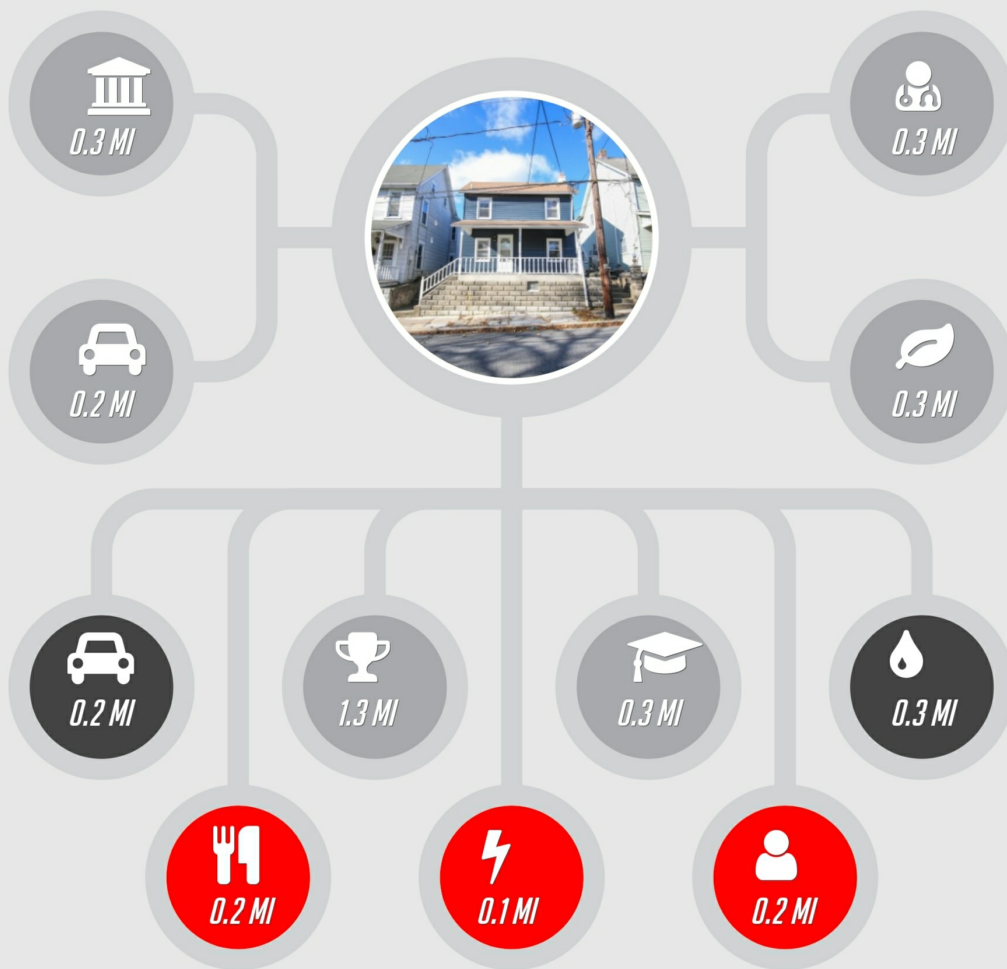

2316 Washington Avenue,

Northampton, PA | 18067

3 Bedrooms | 1 Bathrooms | 1,080 SQ FT

NEIGHBORHOOD REPORT

20 MILE RADIUS

20+ **BANK**

20+ **GAS STATION**

20+ **CAR REPAIR**

H
0.6 MILES TO
HOSPITAL

CAR
0.2 MILES TO
GAS STATION

PLANE
1.4 MILES TO
AIRPORT

RESTAURANT 20+

GYM 20+

WORSHIP 20+