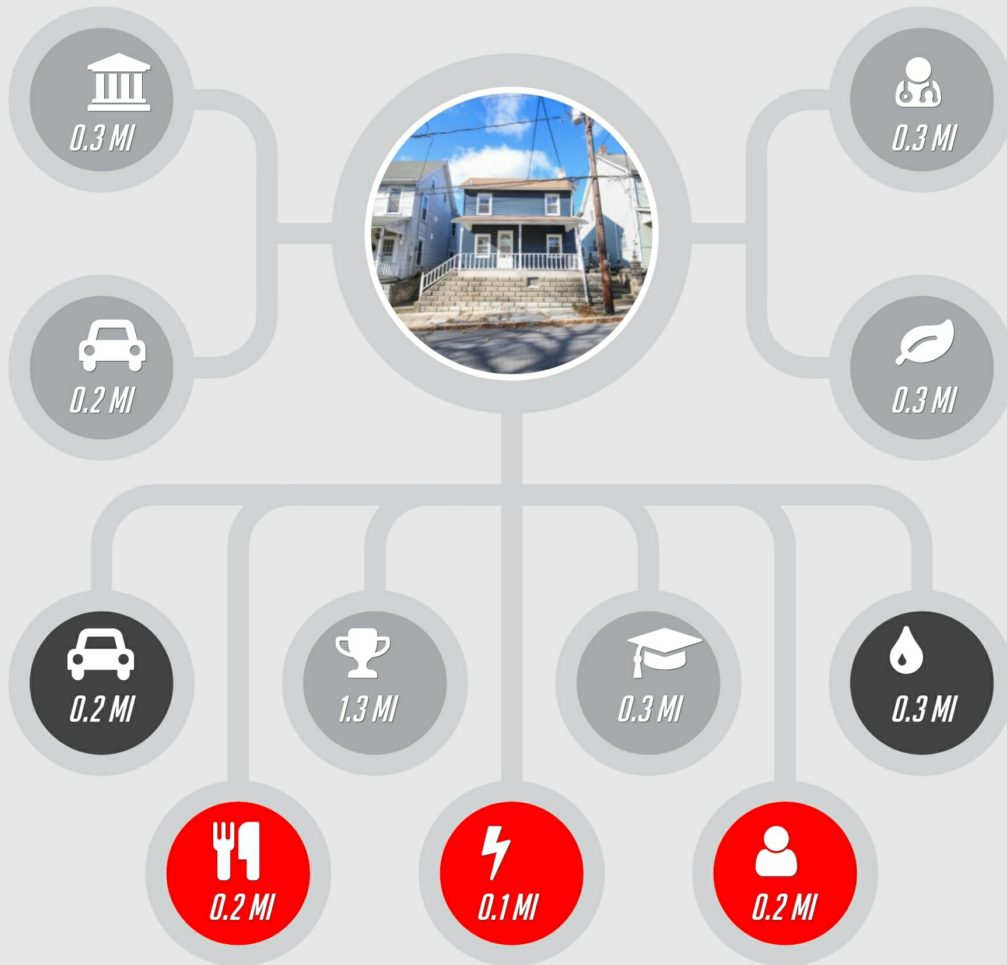

2316 Washington Avenue,
Northampton, PA | 18067

3 Bedrooms | 1 Bathrooms | 1,080 SQ FT

NEIGHBORHOOD REPORT

20 MILE RADIUS

20+ **BANK**

20+ **GAS STATION**

20+ **CAR REPAIR**

0.6 MILES TO HOSPITAL

0.2 MILES TO GAS STATION

1.4 MILES TO AIRPORT

RESTAURANT 20+

GYM 20+

WORSHIP 20+