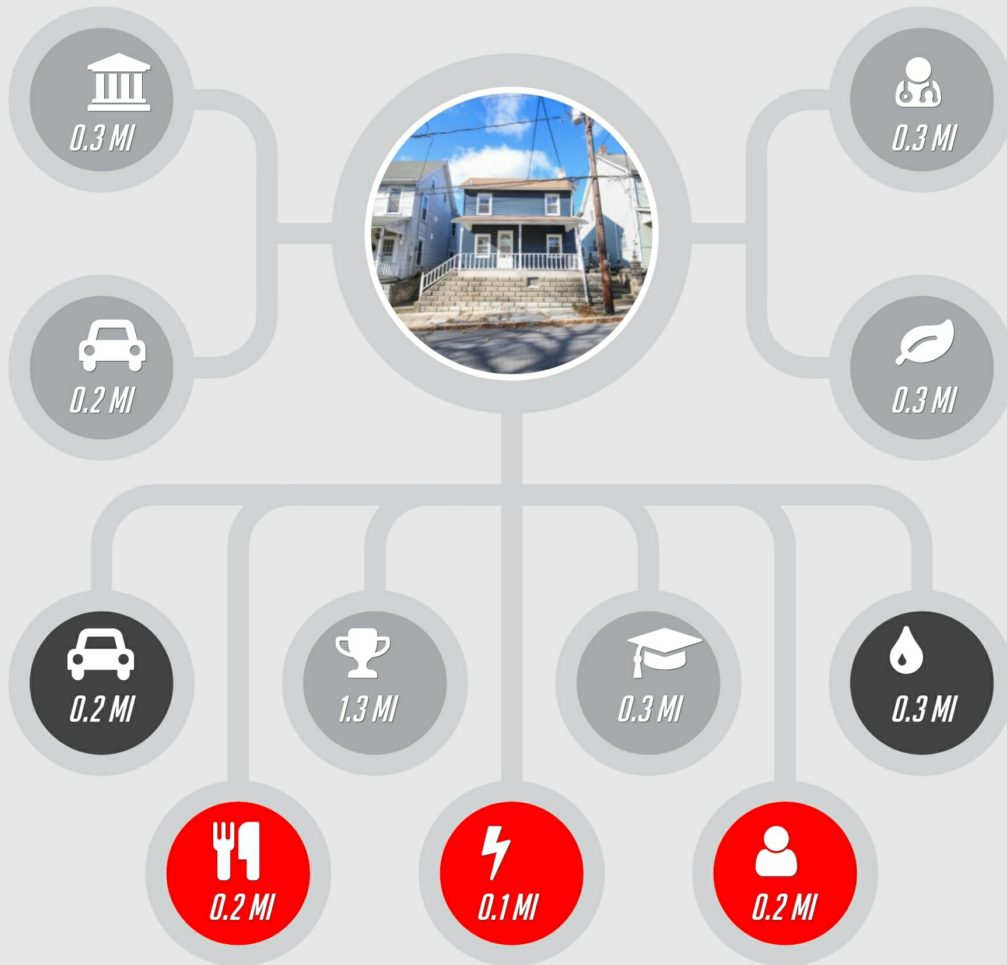

2316 Washington Avenue,
Northampton, PA | 18067

3 Bedrooms | 1 Bathrooms | 1,080 SQ FT

NEIGHBORHOOD REPORT

20 MILE RADIUS

20+ **BANK**

20+ **GAS STATION**

20+ **CAR REPAIR**

H
0.6 MILES TO
HOSPITAL

C
0.2 MILES TO
GAS STATION

A
1.4 MILES TO
AIRPORT

RESTAURANT 20+

GYM 20+

WORSHIP 20+